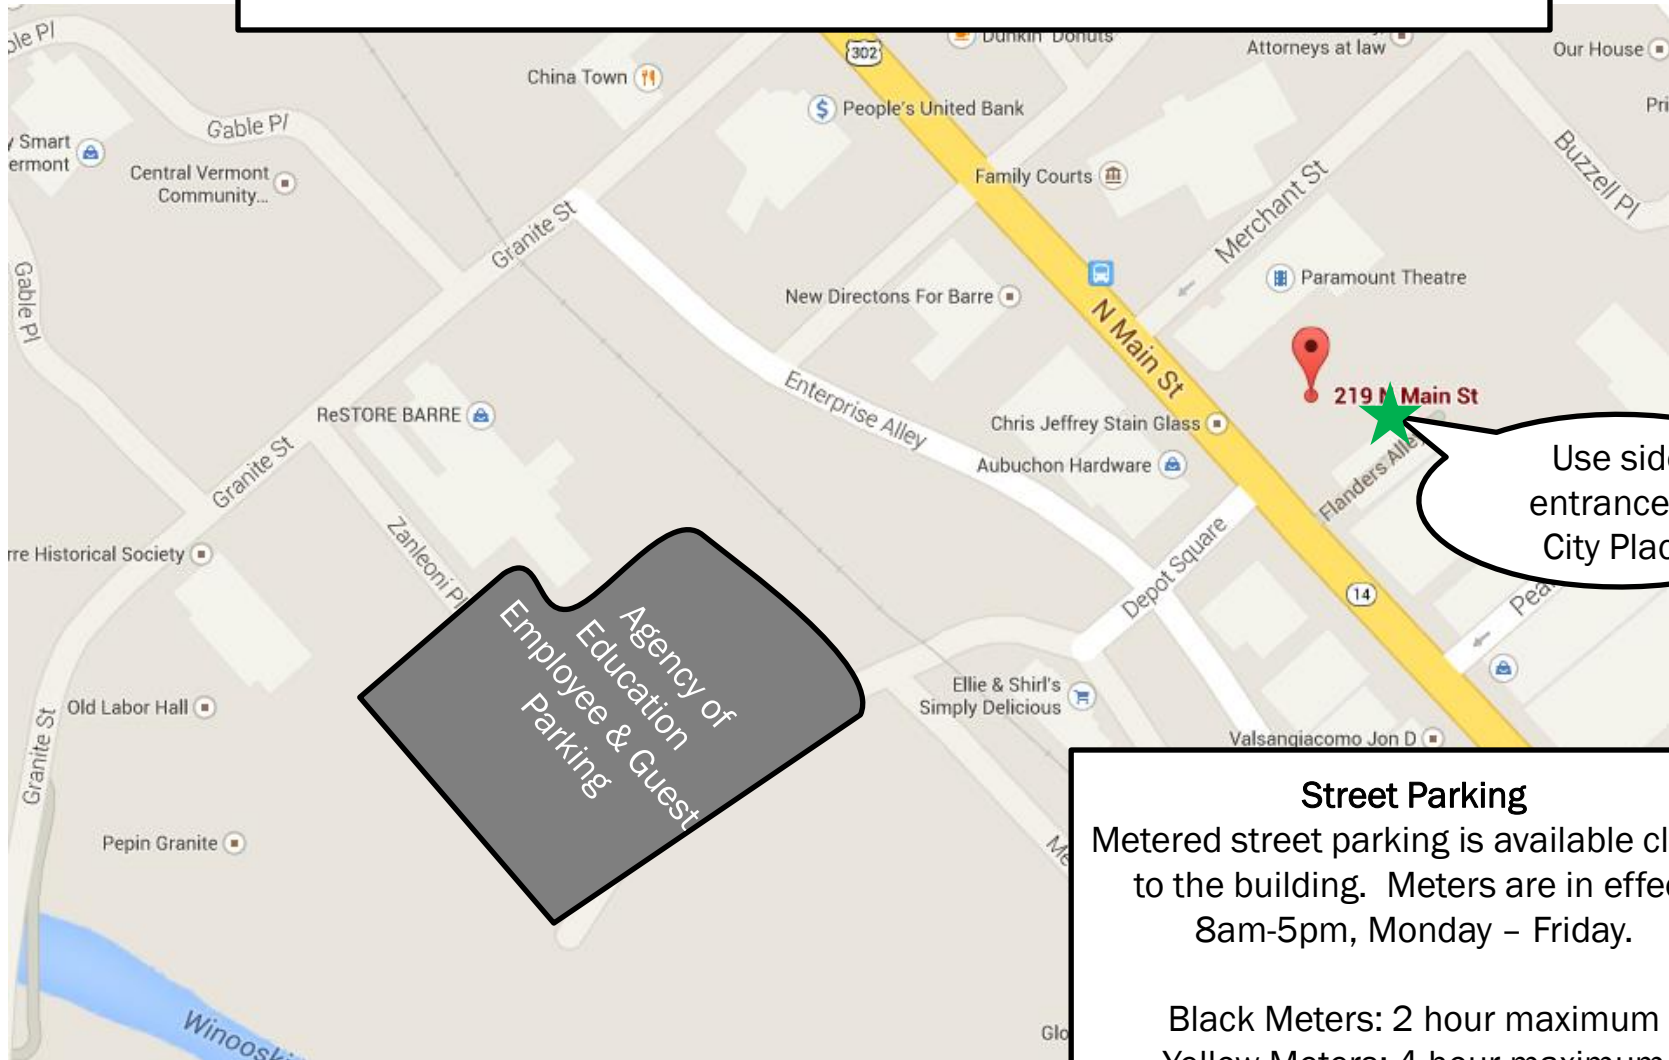

Parking for Vermont Agency of Education
City Place, Suite 402, 219 North Main Street, Barre, VT 05641

Use side
entrance to
City Place

Street Parking

Metered street parking is available closer to the building. Meters are in effect 8am-5pm, Monday - Friday.

Black Meters: 2 hour maximum
Yellow Meters: 4 hour maximum
Green Meters: 10 hour maximum