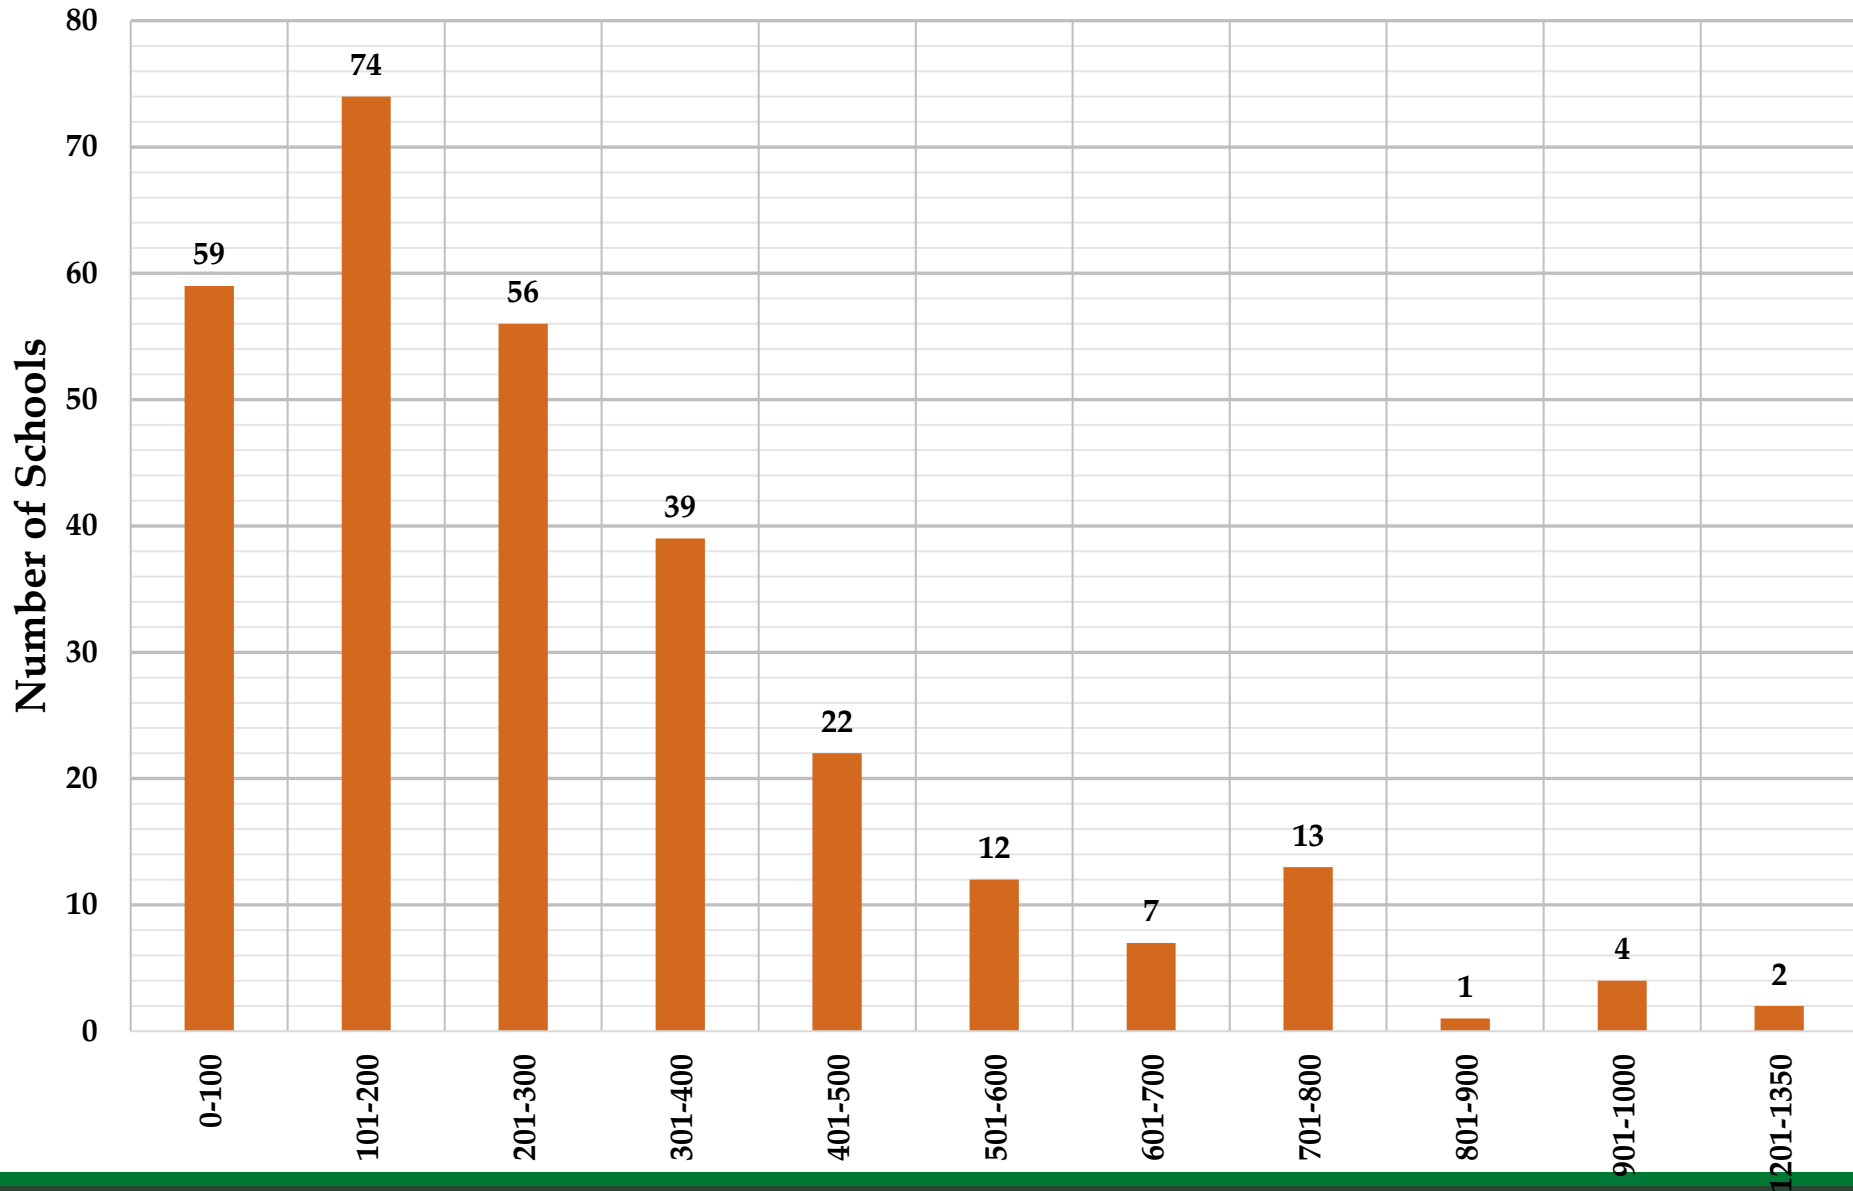

PK-12 Enrollment Range	Number of Schools	Percent of total schools in this size range
1-100	59	20.42
101-200	74	25.61
201-300	56	19.38
301-400	39	13.49
401-500	22	7.61
501-600	12	4.15
601-700	7	2.42
701-800	13	4.50
801-900	1	0.35
901-1,000	4	1.38
1,201-1,350	2	0.69
TOTALS	289	100

Number of Schools in each PK-12 Enrollment Range

PK-12 Enrollment Range in increments of 100