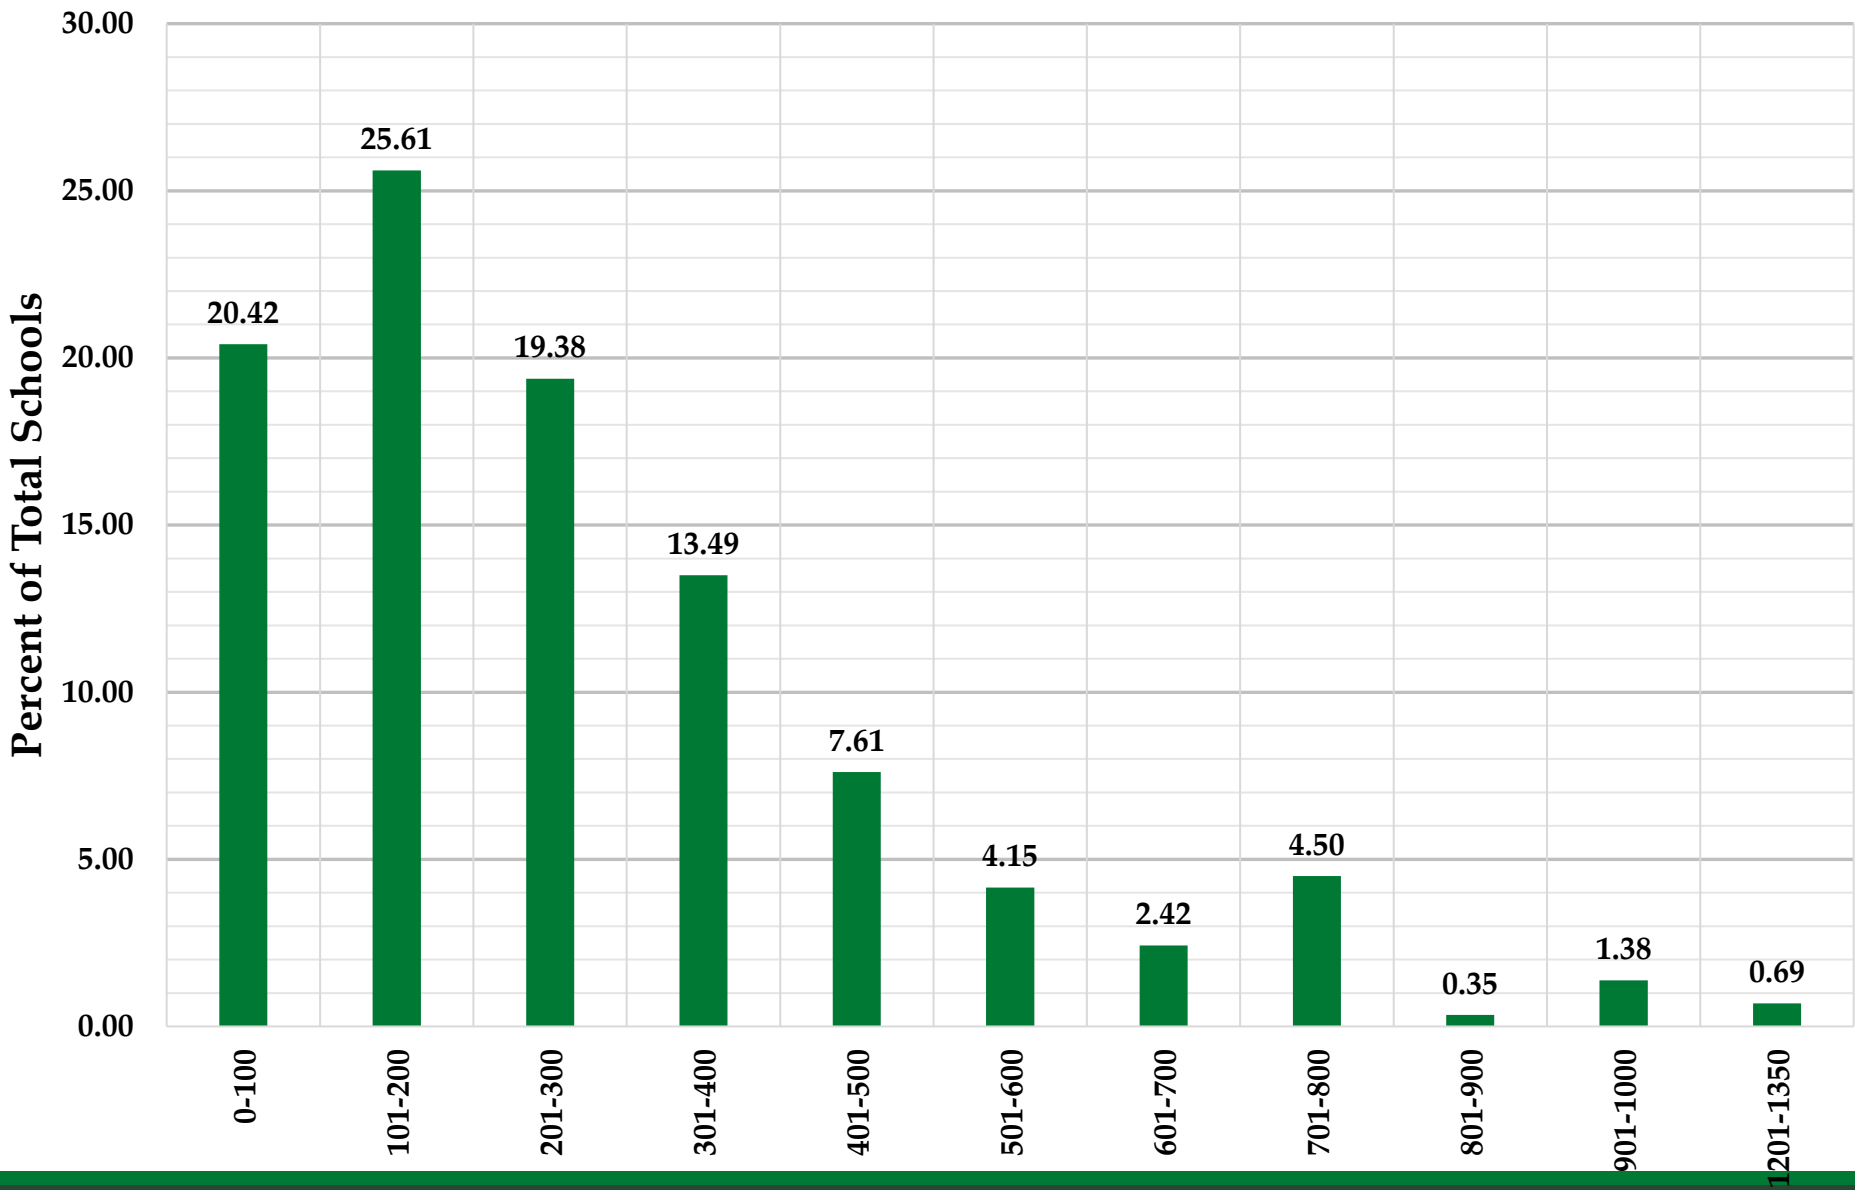

Percent of the Total Schools in each PK-12 Enrollment Range

PK-12 Enrollment Range in Increments of 100