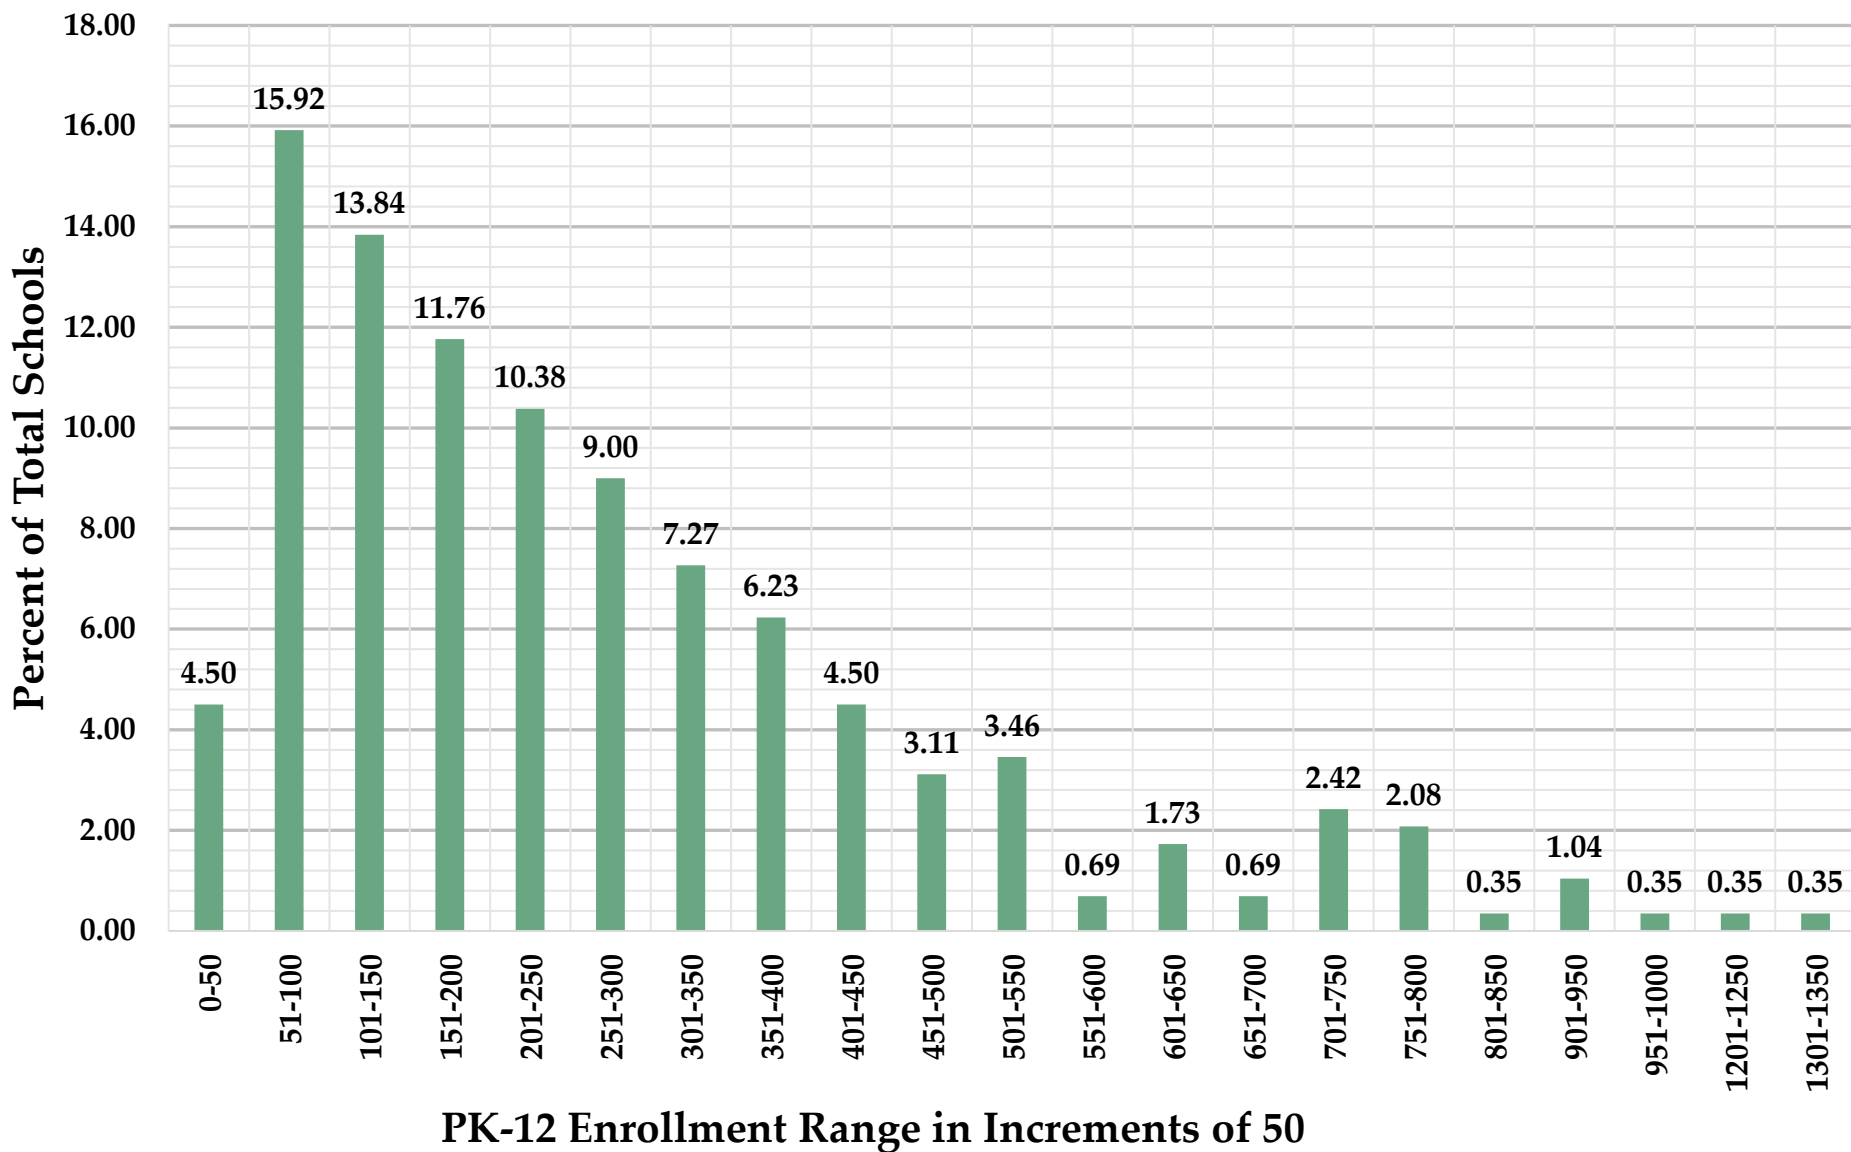

Number of Schools in each PK-12 Enrollment range

PK-12 Enrollment Range in increments of 50

Percent of the Total Schools in each PK-12 Enrollment Range

PreK-12

GROUPED BY 100

PK-12 Enrollment Range	Number of Schools	Percent of total schools in this size range
1-100	59	20.42
101-200	74	25.61
201-300	56	19.38
301-400	39	13.49
401-500	22	7.61
501-600	12	4.15
601-700	7	2.42
701-800	13	4.50
801-900	1	0.35
901-1,000	4	1.38
1,201-1,350	2	0.69
TOTALS	289	100