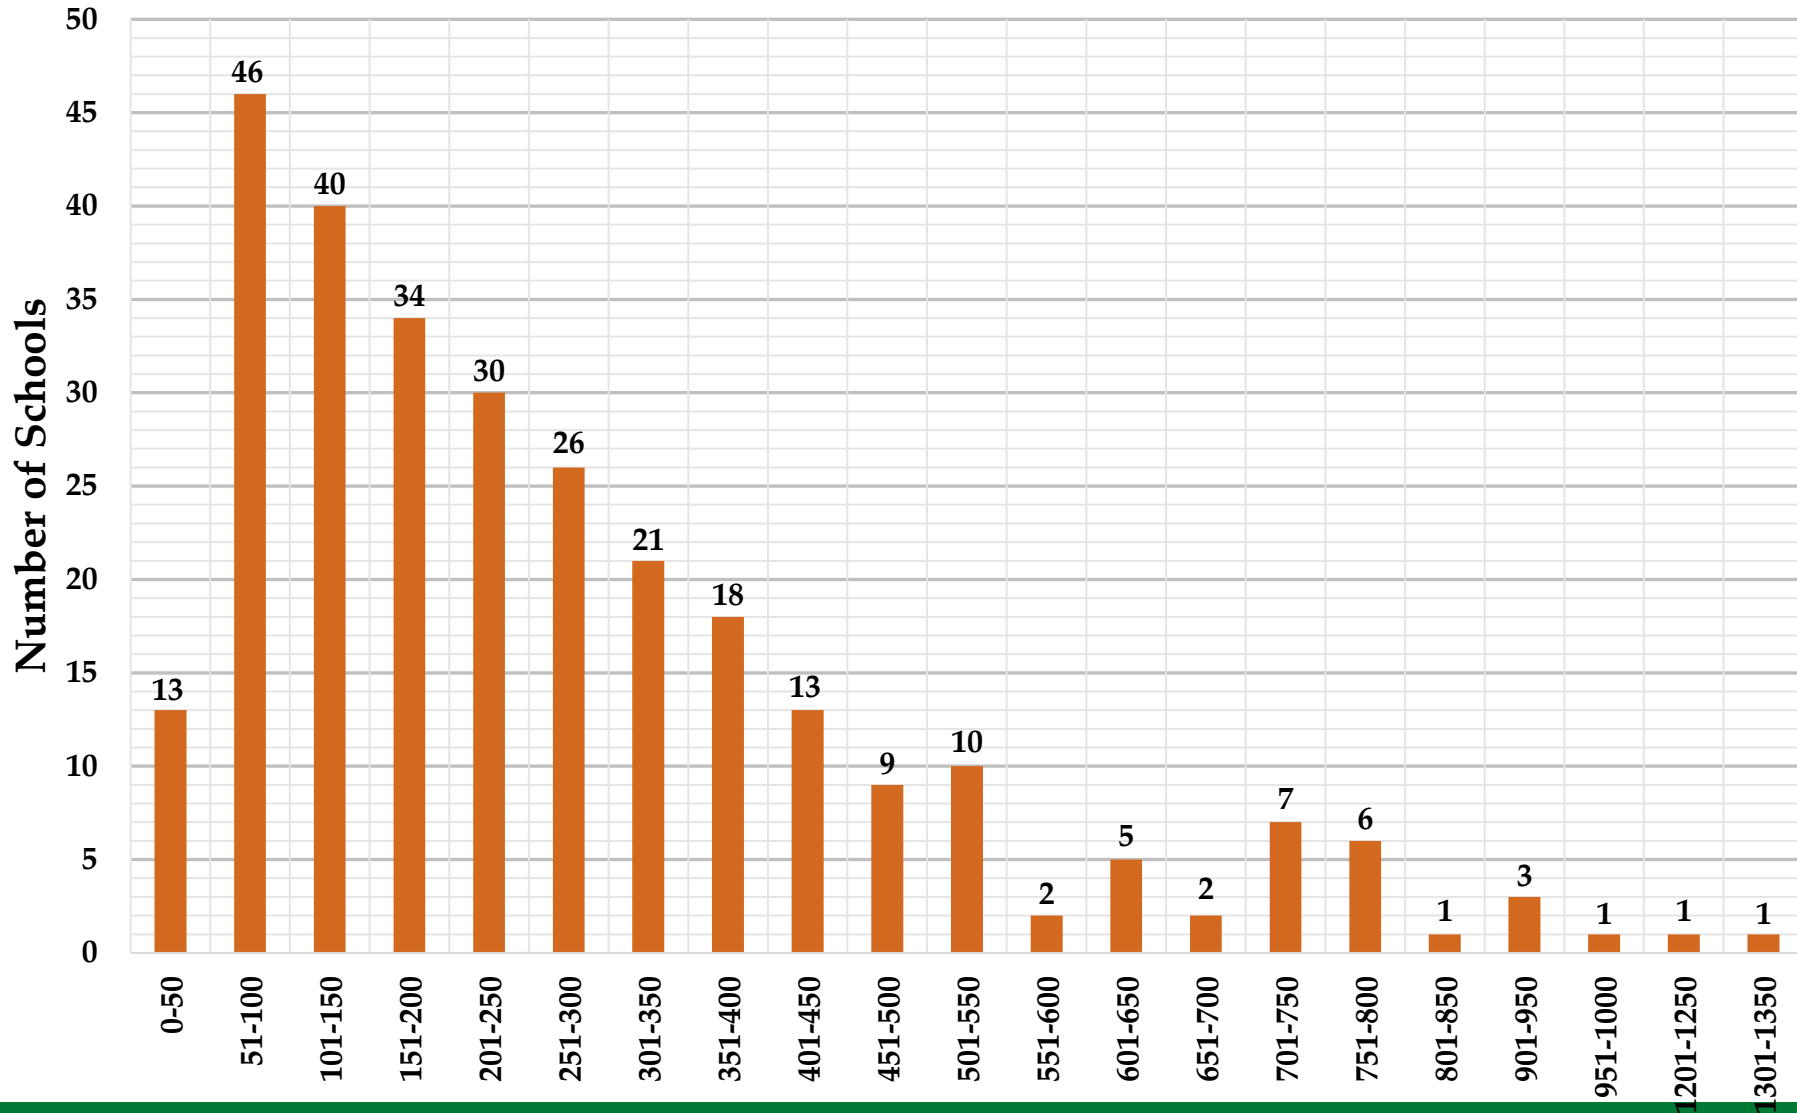

Vermont School Size by Enrollment

SCHOOL YEAR 2023

PreK-12

GROUPED BY 50

PK-12 Enrollment Range	Number of Schools	Percent of total schools in this size range
1-50	13	4.50
51-100	46	15.92
101-150	40	13.84
151-200	34	11.76
201-250	30	10.38
251-300	26	9.00
301-350	21	7.27
351-400	18	6.23
401-450	13	4.50
451-500	9	3.11
501-550	10	3.46
551-600	2	0.69
601-650	5	1.73
651-700	2	0.69
701-750	7	2.42
751-800	6	2.08
801-850	1	0.35
901-950	3	1.04
951-1,000	1	0.35
1,201-1,250	1	0.35
1,301-1,350	1	0.35
TOTALS	289	100%

Number of Schools in each PK-12 Enrollment range

PK-12 Enrollment Range in increments of 50

Percent of the Total Schools in each PK-12 Enrollment Range

PreK-12

GROUPED BY 100

PK-12 Enrollment Range	Number of Schools	Percent of total schools in this size range
1-100	59	20.42
101-200	74	25.61
201-300	56	19.38
301-400	39	13.49
401-500	22	7.61
501-600	12	4.15
601-700	7	2.42
701-800	13	4.50
801-900	1	0.35
901-1,000	4	1.38
1,201-1,350	2	0.69
TOTALS	289	100