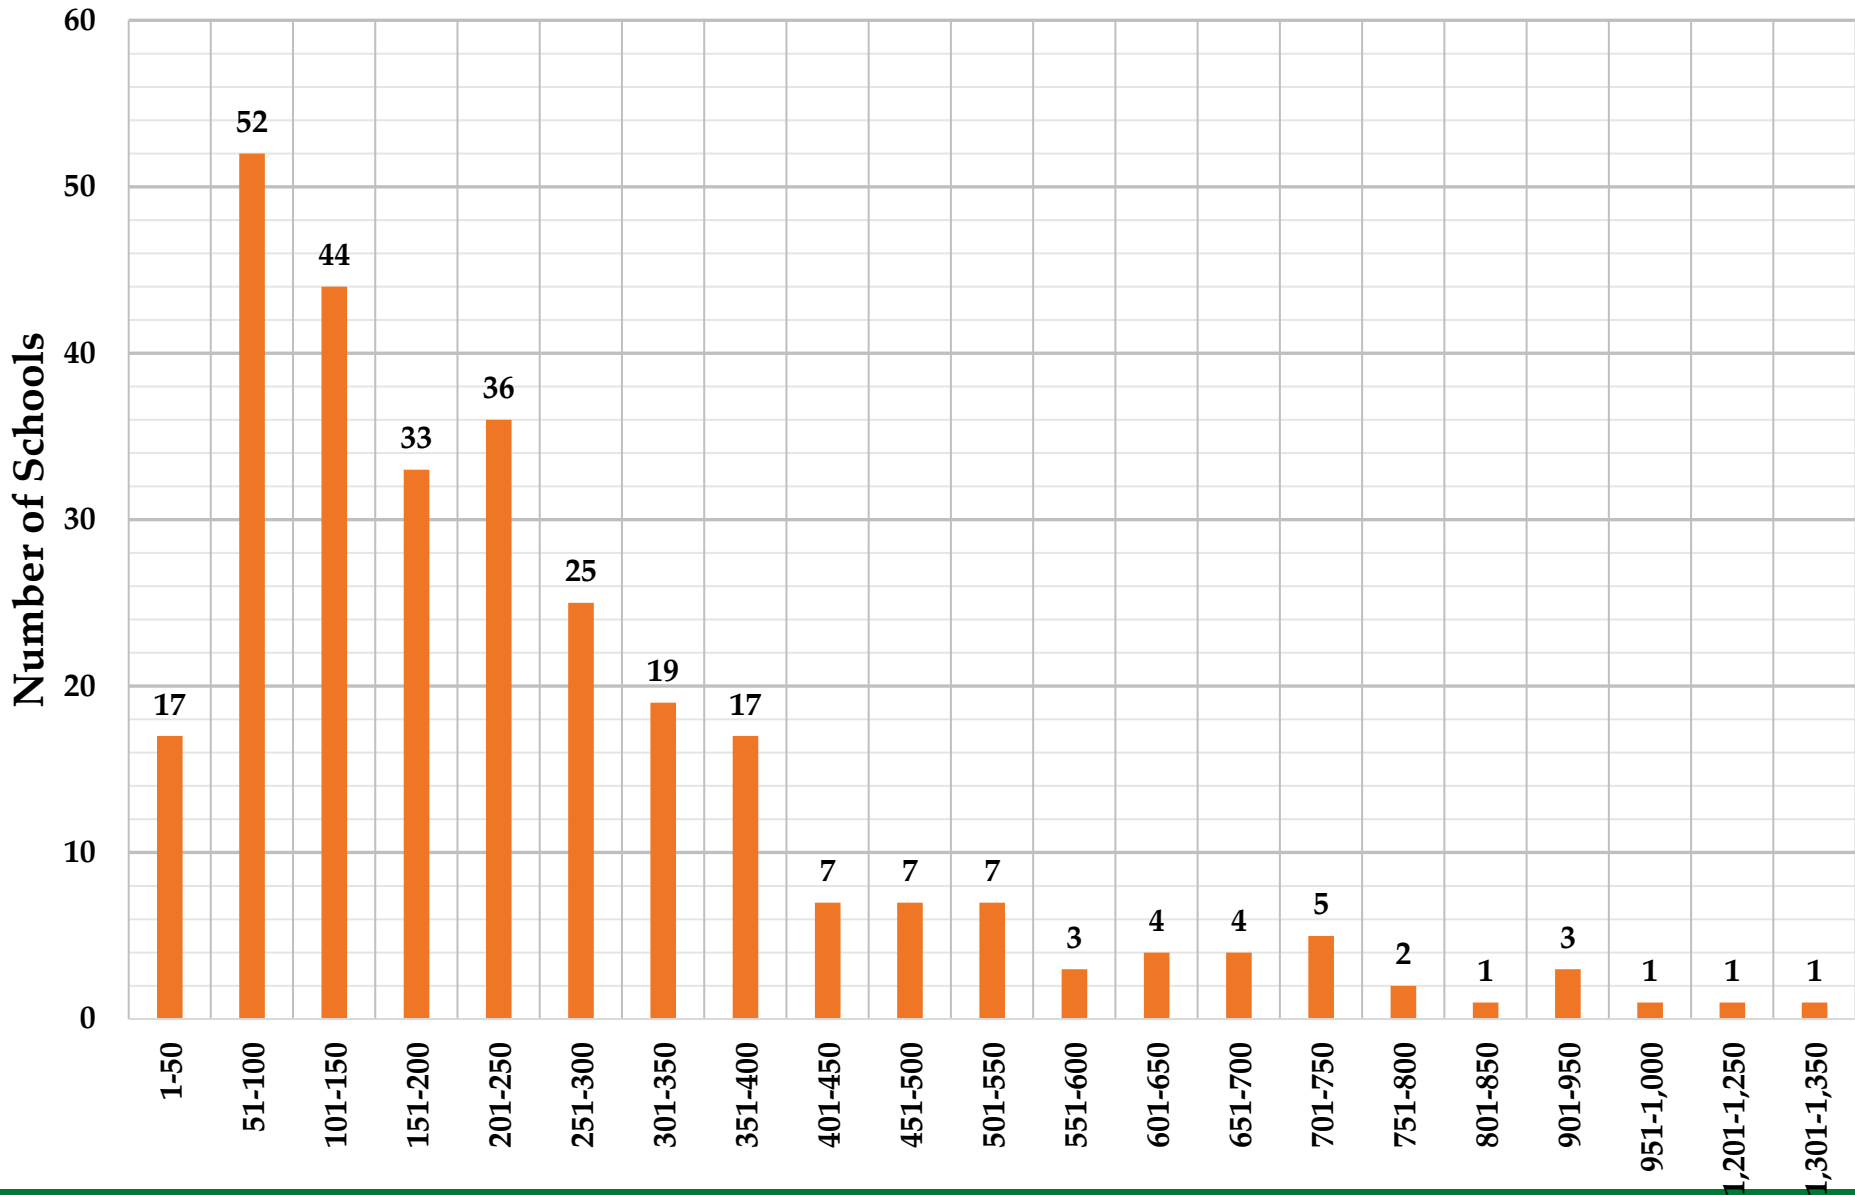

K-12 Enrollment Range	Number of Schools	Percent of total schools in this size range
1-50	17	5.88
51-100	52	17.99
101-150	44	15.22
151-200	33	11.42
201-250	36	12.46
251-300	25	8.65
301-350	19	6.57
351-400	17	5.88
401-450	7	2.42
451-500	7	2.42
501-550	7	2.42
551-600	3	1.04
601-650	4	1.38
651-700	4	1.38
701-750	5	1.73
751-800	2	0.69
801-850	1	0.35
901-950	3	1.04
951-1,000	1	0.35
1,201-1,250	1	0.35
1,301-1,350	1	0.35
TOTALS	289	100

Number of Schools in each K-12 Enrollment Range

K-12 Enrollment Range in increments of 50